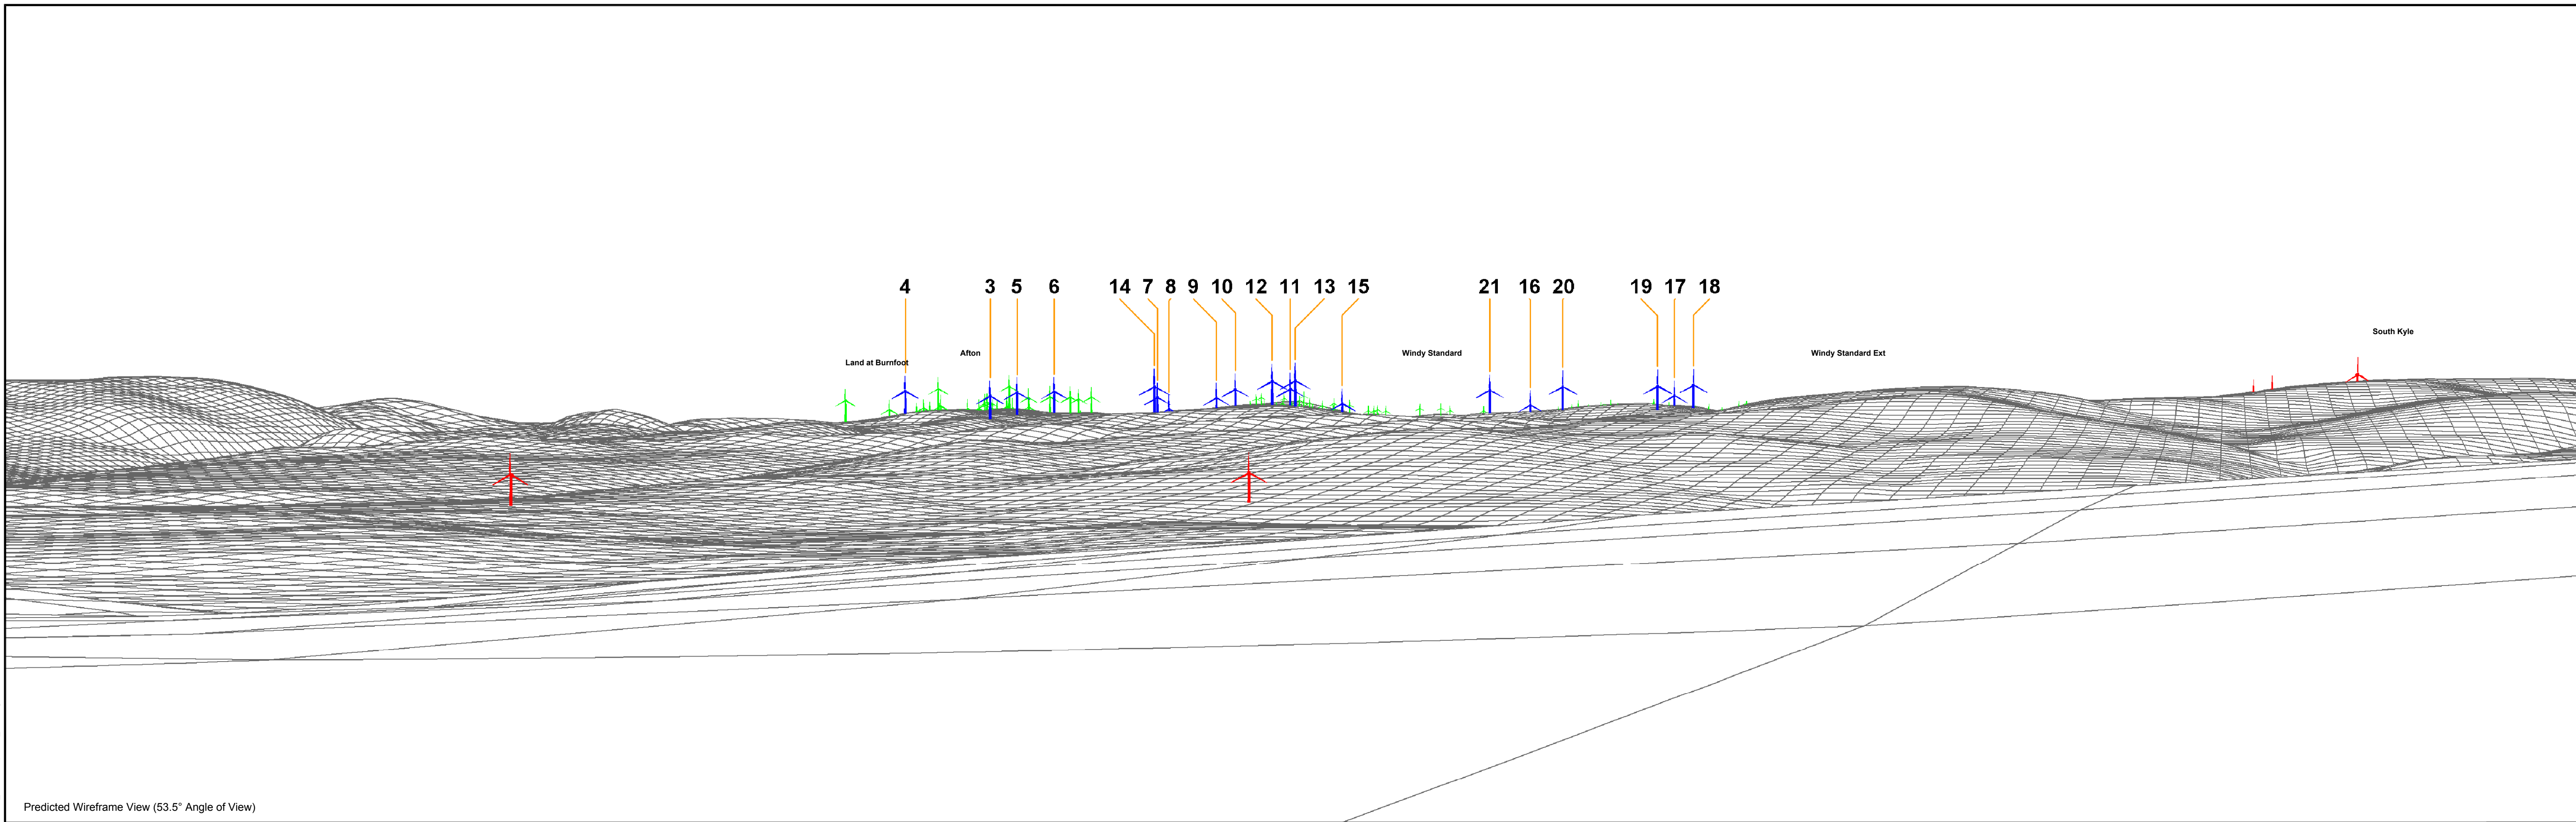

LOCATION: Fence_015 - Viewpoint 9_19T.dwg

Predicted Wireframe View (53.5° Angle of View)

Figure 4.2.9c - Viewpoint 9: Minor Road near Auchincross Farm
 View flat at a comfortable arms length. The principal distance is 812.5mm

OS Grid Reference:	257391, 614217	Camera Model:	Canon EOS 5D	Horizontal field of view:	53.5° (planar projection)
Eye Level:	254m AOD	Lens:	50mm (Canon EF 50mm 1:1.4)	Vertical field of view:	18.2° (planar projection)
Direction of View:	157°	Camera Height:	Approx 1.5m	Paper Size:	841mm x 297mm
Nearest Turbine:	7.77km	Date and Time:	24/09/2010 - 16:11	Correct Printed Image Size:	820mm x 260mm